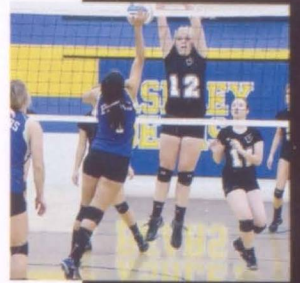

Varsity Volleyball

Back Row: Coach Liza Gross. **Middle Row:** Karlie Howe, Nicole Hardman, Ashley Gavenda, and Assistant Coach Sierra Belongia. **Front Row:** Anna Fabus, Madison Howe, and Lupita Gutierrez.

Senior Anna Fabus

Senior Madi Howe

Lupita Gutierrez

The team celebrates a kill.

Nicole Hardman

Ashley Gavenda

Karlie Howe