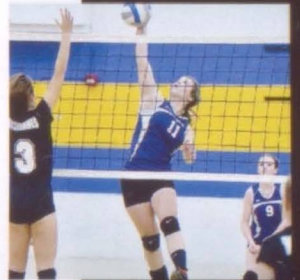

Varsity Volleyball

Back Row: Coach Liza Gross. **Middle Row:** Karlie Howe, Nicole Hardman, Ashley Gavenda, and Assistant Coach Sierra Belongia. **Front Row:** Anna Fabus, Madison Howe, and Lupita Gutierrez.

Senior Anna Fabus

Senior Madi Howe

Lupita Gutierrez

The team celebrates a kill.

Nicole Hardman

Ashley Gavenda

Karlie Howe